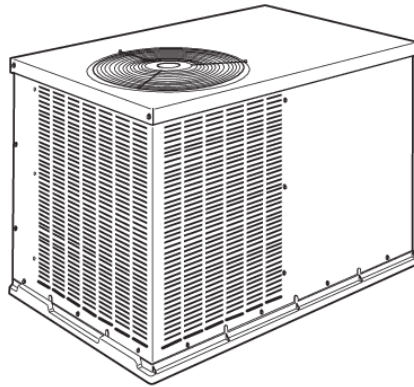

# Parts List, Charging Chart, Tech Labels, Wiring Diagrams

**PAT3 24 - PAT3 60 Single Phase**

**PACKAGE AIR CONDITIONER UNITS**

HEAT PUMP STORAGE WATER HEATER Compact: Titan Split: FOR ADVICE, REPAIRS.

Description The RP14 is our 14 SEER heat pump and is part of the Rheem heat pump product line that extends from 14 to 20 SEER. This highly featured and reliable heat.

CF210 TITAN. COMMERCIAL POWER FLUSHING & DESCALING PUMP. The CF210 Titan is a purpose built tool for power flushing heating and cooling systems to cure the.

While Supplies Last ; Rheem RPNL-031JAZ - Classic Series 2 1/2 Ton, 13 SEER, R410A Heat Pump - 208-230 V, 1 Ph, 60 Hz